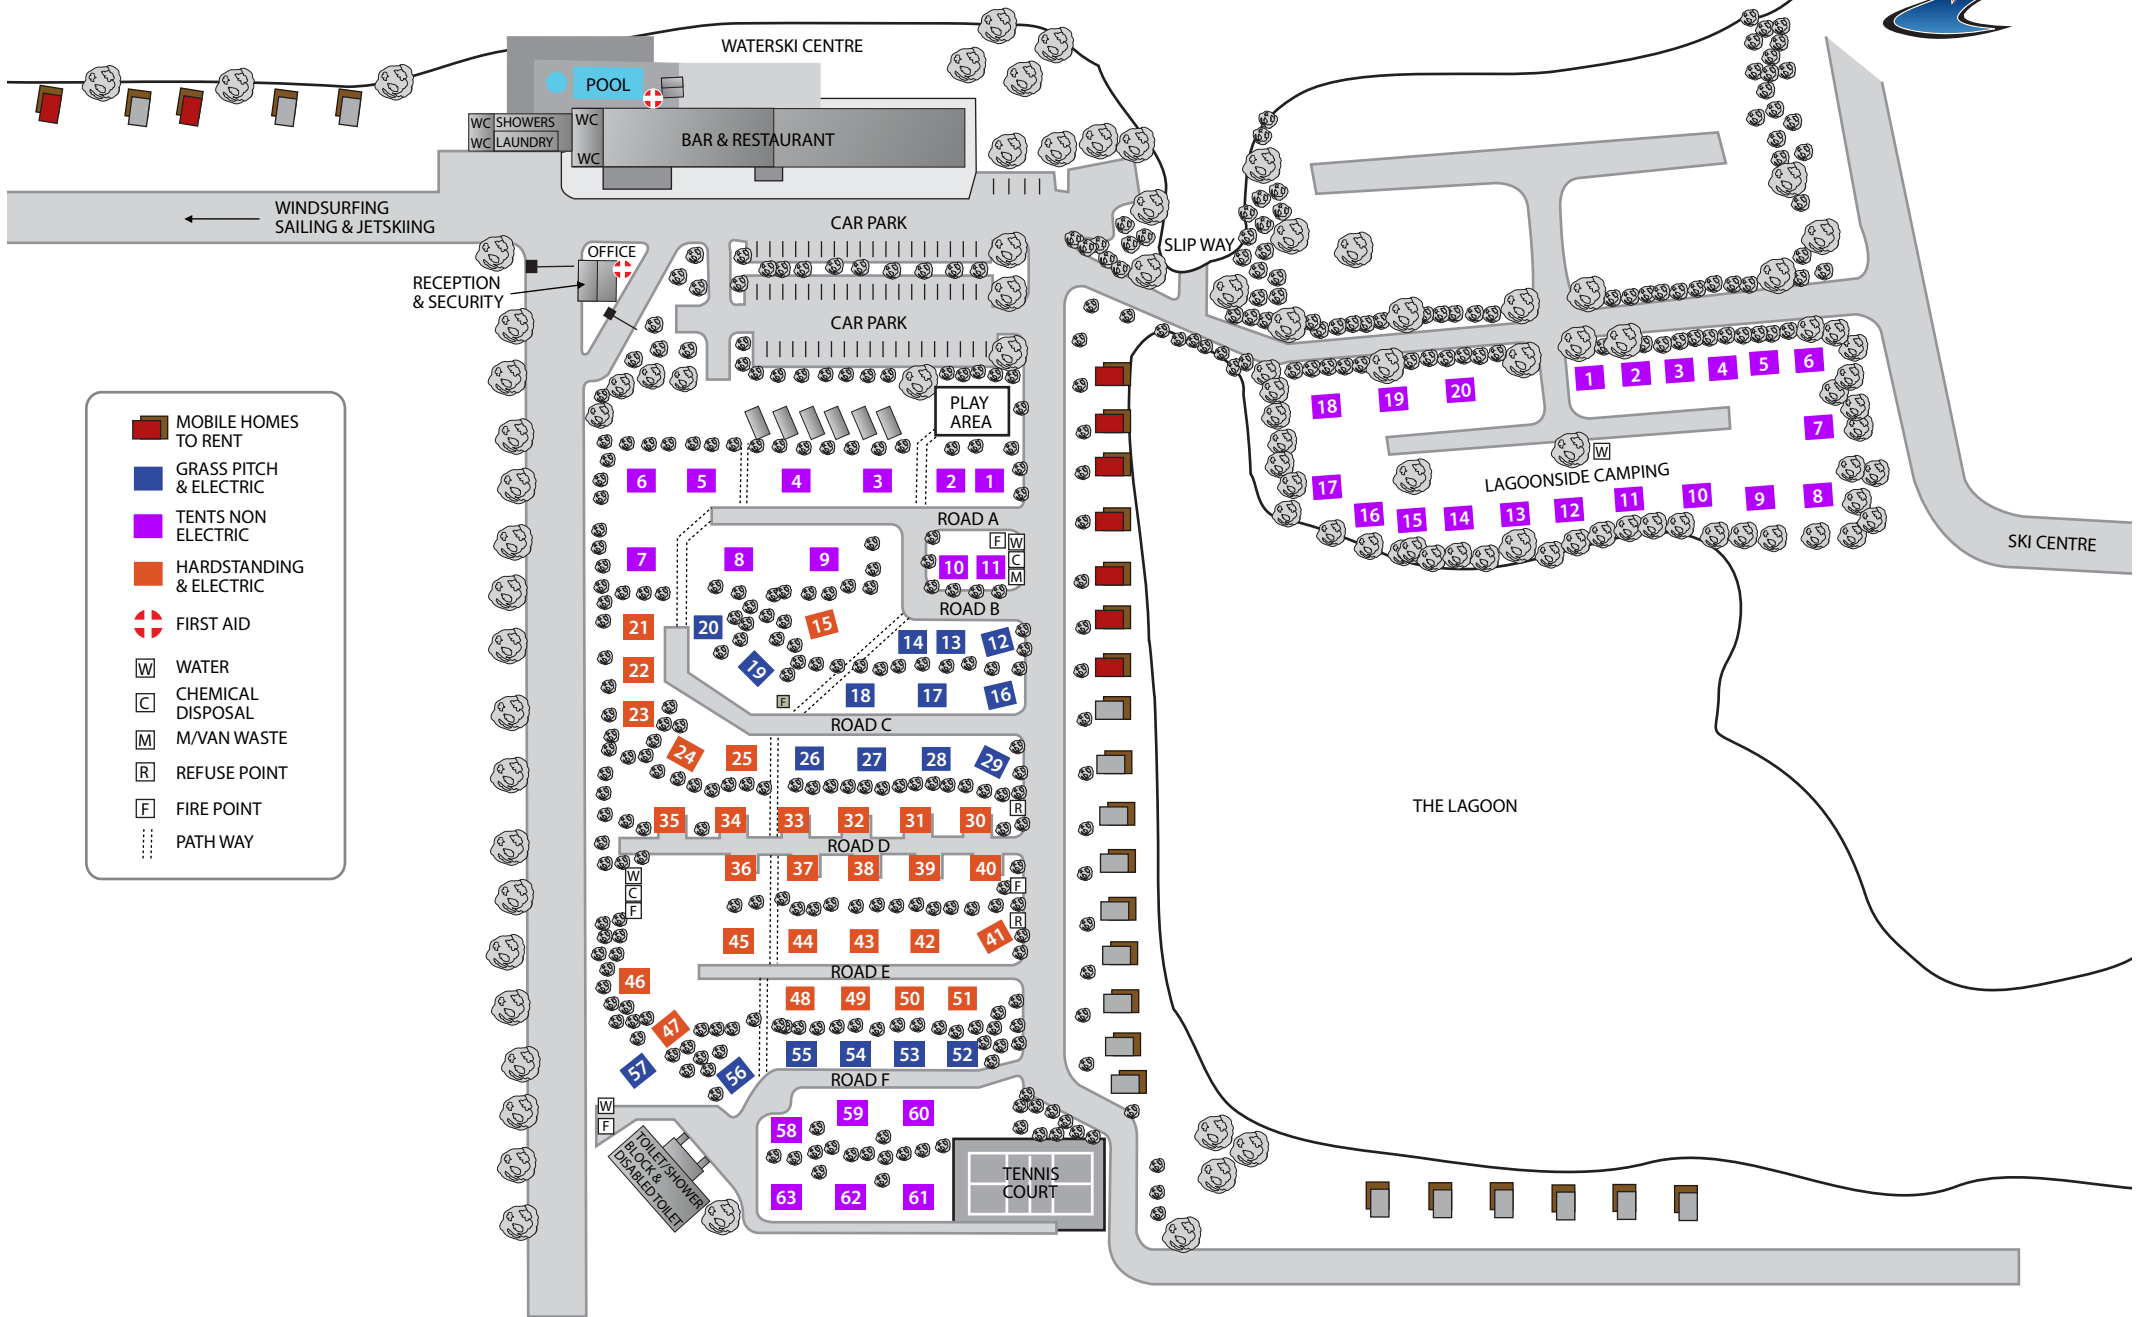

# CAMPING & CARAVANNING SITE MAP

- MOBILE HOMES TO RENT
- GRASS PITCH & ELECTRIC
- TENTS NON ELECTRIC
- HARDSTANDING & ELECTRIC
- FIRST AID
- WATER
- CHEMICAL DISPOSAL
- M/VAN WASTE
- REFUSE POINT
- FIRE POINT
- PATH WAY

WINDSURFING  
SAILING & JETSKIING

WATERSKI CENTRE

WC SHOWERS  
WC LAUNDRY

BAR & RESTAURANT

OFFICE  
RECEPTION & SECURITY

CAR PARK

CAR PARK

PLAY AREA

ROAD A

ROAD B

ROAD C

ROAD D

ROAD E

ROAD F

TENNIS COURT

SLIP WAY

LAGOONSIDE CAMPING

THE LAGOON

SKI CENTRE

TOILET/SOWER  
BLOCK &  
DISPOSED TOILET