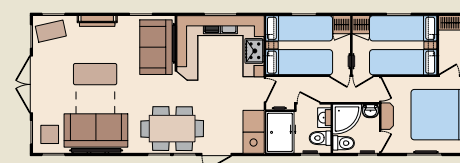

Luxury and comfort are provided by the generous sofas and soft coloured furnishings and there are French windows to the front elevation allowing you to relax and take in the view.

The well proportioned master bedroom in the 39 x 12 ft model comes equipped with a large window seat that incorporates storage underneath and the master bedroom in the 2 bedroom 42 x 13 ft has a walk-in wardrobe and large dressing table. All three models in this range have en-suites to the main bedrooms.

## STANDARD FEATURE HIGHLIGHTS

39 x 12 - 2 Bedroom

42 x 13 - 2 Bedroom

42 x 13 - 3 Bedroom

- Family shower room and separate en-suite shower room in 42 x 13 - 2 & 3 Bedroom
- Family shower room and separate toilet facilities in 39 x 12 x 2 bedroom
- PVC-U double glazing with French windows to front elevation
- Dormer window above side door entrance and a skylight above the kitchen
- TV aerial socket in lounge
- Gas combi central heating system with thermostatic radiator valves
- Fibreglass insulation: 150mm - roof; 60mm - walls and underfloor
- Vaulted ceilings throughout with a minimum ceiling height of 2.13m (7ft)
- Realistic pebble effect fire with remote control
- 5-burner hob with externally vented curved glass extractor hood
- Integrated cooker with separate oven and grill
- Integrated fridge/freezer
- Microwave
- TV aerial and socket in kitchen
- Swing bin in kitchen cupboard
- Luxurious lounge suite (incorporating sofabed) with storage ottoman
- King size bed in 42ft 2 bed
- Walk in wardrobe in 42 x 13 - 2 & 3 Bedroom
- Multi-outlet TV aerial booster
- Low energy lighting
- Duvet covers, pillowcases, cushions and throws
- Fire extinguisher, smoke detector and carbon monoxide detector
- Pitched roof clad in pan tile effect plastisol coated galvanised steel
- Twin axle pre-galvanised steel chassis with detachable tow bar