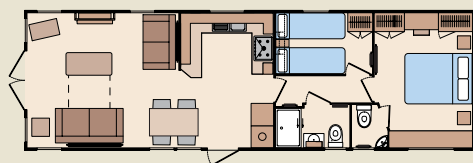

Luxury and comfort are provided by the generous sofas and soft coloured furnishings and there are French windows to the front elevation allowing you to relax and take in the view.

The well proportioned master bedroom in the 39 x 12 ft model comes equipped with a large window seat that incorporates storage underneath and the master bedroom in the 2 bedroom 42 x 13 ft has a walk-in wardrobe and large dressing table. All three models in this range have en-suites to the main bedrooms.

## STANDARD FEATURE HIGHLIGHTS

39 x 12 - 2 Bedroom

42 x 13 - 2 Bedroom

42 x 13 - 3 Bedroom

- Family shower room and separate en-suite shower room in 42 x 13 - 2 & 3 Bedroom
- Family shower room and separate toilet facilities in 39 x 12 x 2 bedroom
- PVC-U double glazing with French windows to front elevation
- Dormer window above side door entrance and a skylight above the kitchen
- TV aerial socket in lounge
- Gas combi central heating system with thermostatic radiator valves
- Fibreglass insulation: 150mm - roof; 60mm - walls and underfloor
- Vaulted ceilings throughout with a minimum ceiling height of 2.13m (7ft)
- Realistic pebble effect fire with remote control
- 5-burner hob with externally vented curved glass extractor hood
- Integrated cooker with separate oven and grill
- Integrated fridge/freezer
- Microwave
- TV aerial and socket in kitchen
- Swing bin in kitchen cupboard
- Luxurious lounge suite (incorporating sofabed) with storage ottoman
- King size bed in 42ft 2 bed
- Walk in wardrobe in 42 x 13 - 2 & 3 Bedroom
- Multi-outlet TV aerial booster
- Low energy lighting
- Duvet covers, pillowcases, cushions and throws
- Fire extinguisher, smoke detector and carbon monoxide detector
- Pitched roof clad in pan tile effect plastisol coated galvanised steel
- Twin axle pre-galvanised steel chassis with detachable tow bar