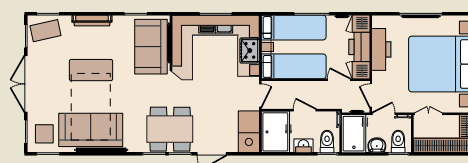

Luxury and comfort are provided by the generous sofas and soft coloured furnishings and there are French windows to the front elevation allowing you to relax and take in the view.

The well proportioned master bedroom in the 39 x 12 ft model comes equipped with a large window seat that incorporates storage underneath and the master bedroom in the 2 bedroom 42 x 13 ft has a walk-in wardrobe and large dressing table. All three models in this range have en-suites to the main bedrooms.

## STANDARD FEATURE HIGHLIGHTS

39 x 12 - 2 Bedroom

42 x 13 - 2 Bedroom

42 x 13 - 3 Bedroom

- Family shower room and separate en-suite shower room in 42 x 13 - 2 & 3 Bedroom
- Family shower room and separate toilet facilities in 39 x 12 x 2 bedroom
- PVC-U double glazing with French windows to front elevation
- Dormer window above side door entrance and a skylight above the kitchen
- TV aerial socket in lounge
- Gas combi central heating system with thermostatic radiator valves
- Fibreglass insulation: 150mm - roof; 60mm - walls and underfloor
- Vaulted ceilings throughout with a minimum ceiling height of 2.13m (7ft)
- Realistic pebble effect fire with remote control
- 5-burner hob with externally vented curved glass extractor hood
- Integrated cooker with separate oven and grill
- Integrated fridge/freezer
- Microwave
- TV aerial and socket in kitchen
- Swing bin in kitchen cupboard
- Luxurious lounge suite (incorporating sofabed) with storage ottoman
- King size bed in 42ft 2 bed
- Walk in wardrobe in 42 x 13 - 2 & 3 Bedroom
- Multi-outlet TV aerial booster
- Low energy lighting
- Duvet covers, pillowcases, cushions and throws
- Fire extinguisher, smoke detector and carbon monoxide detector
- Pitched roof clad in pan tile effect plastisol coated galvanised steel
- Twin axle pre-galvanised steel chassis with detachable tow bar