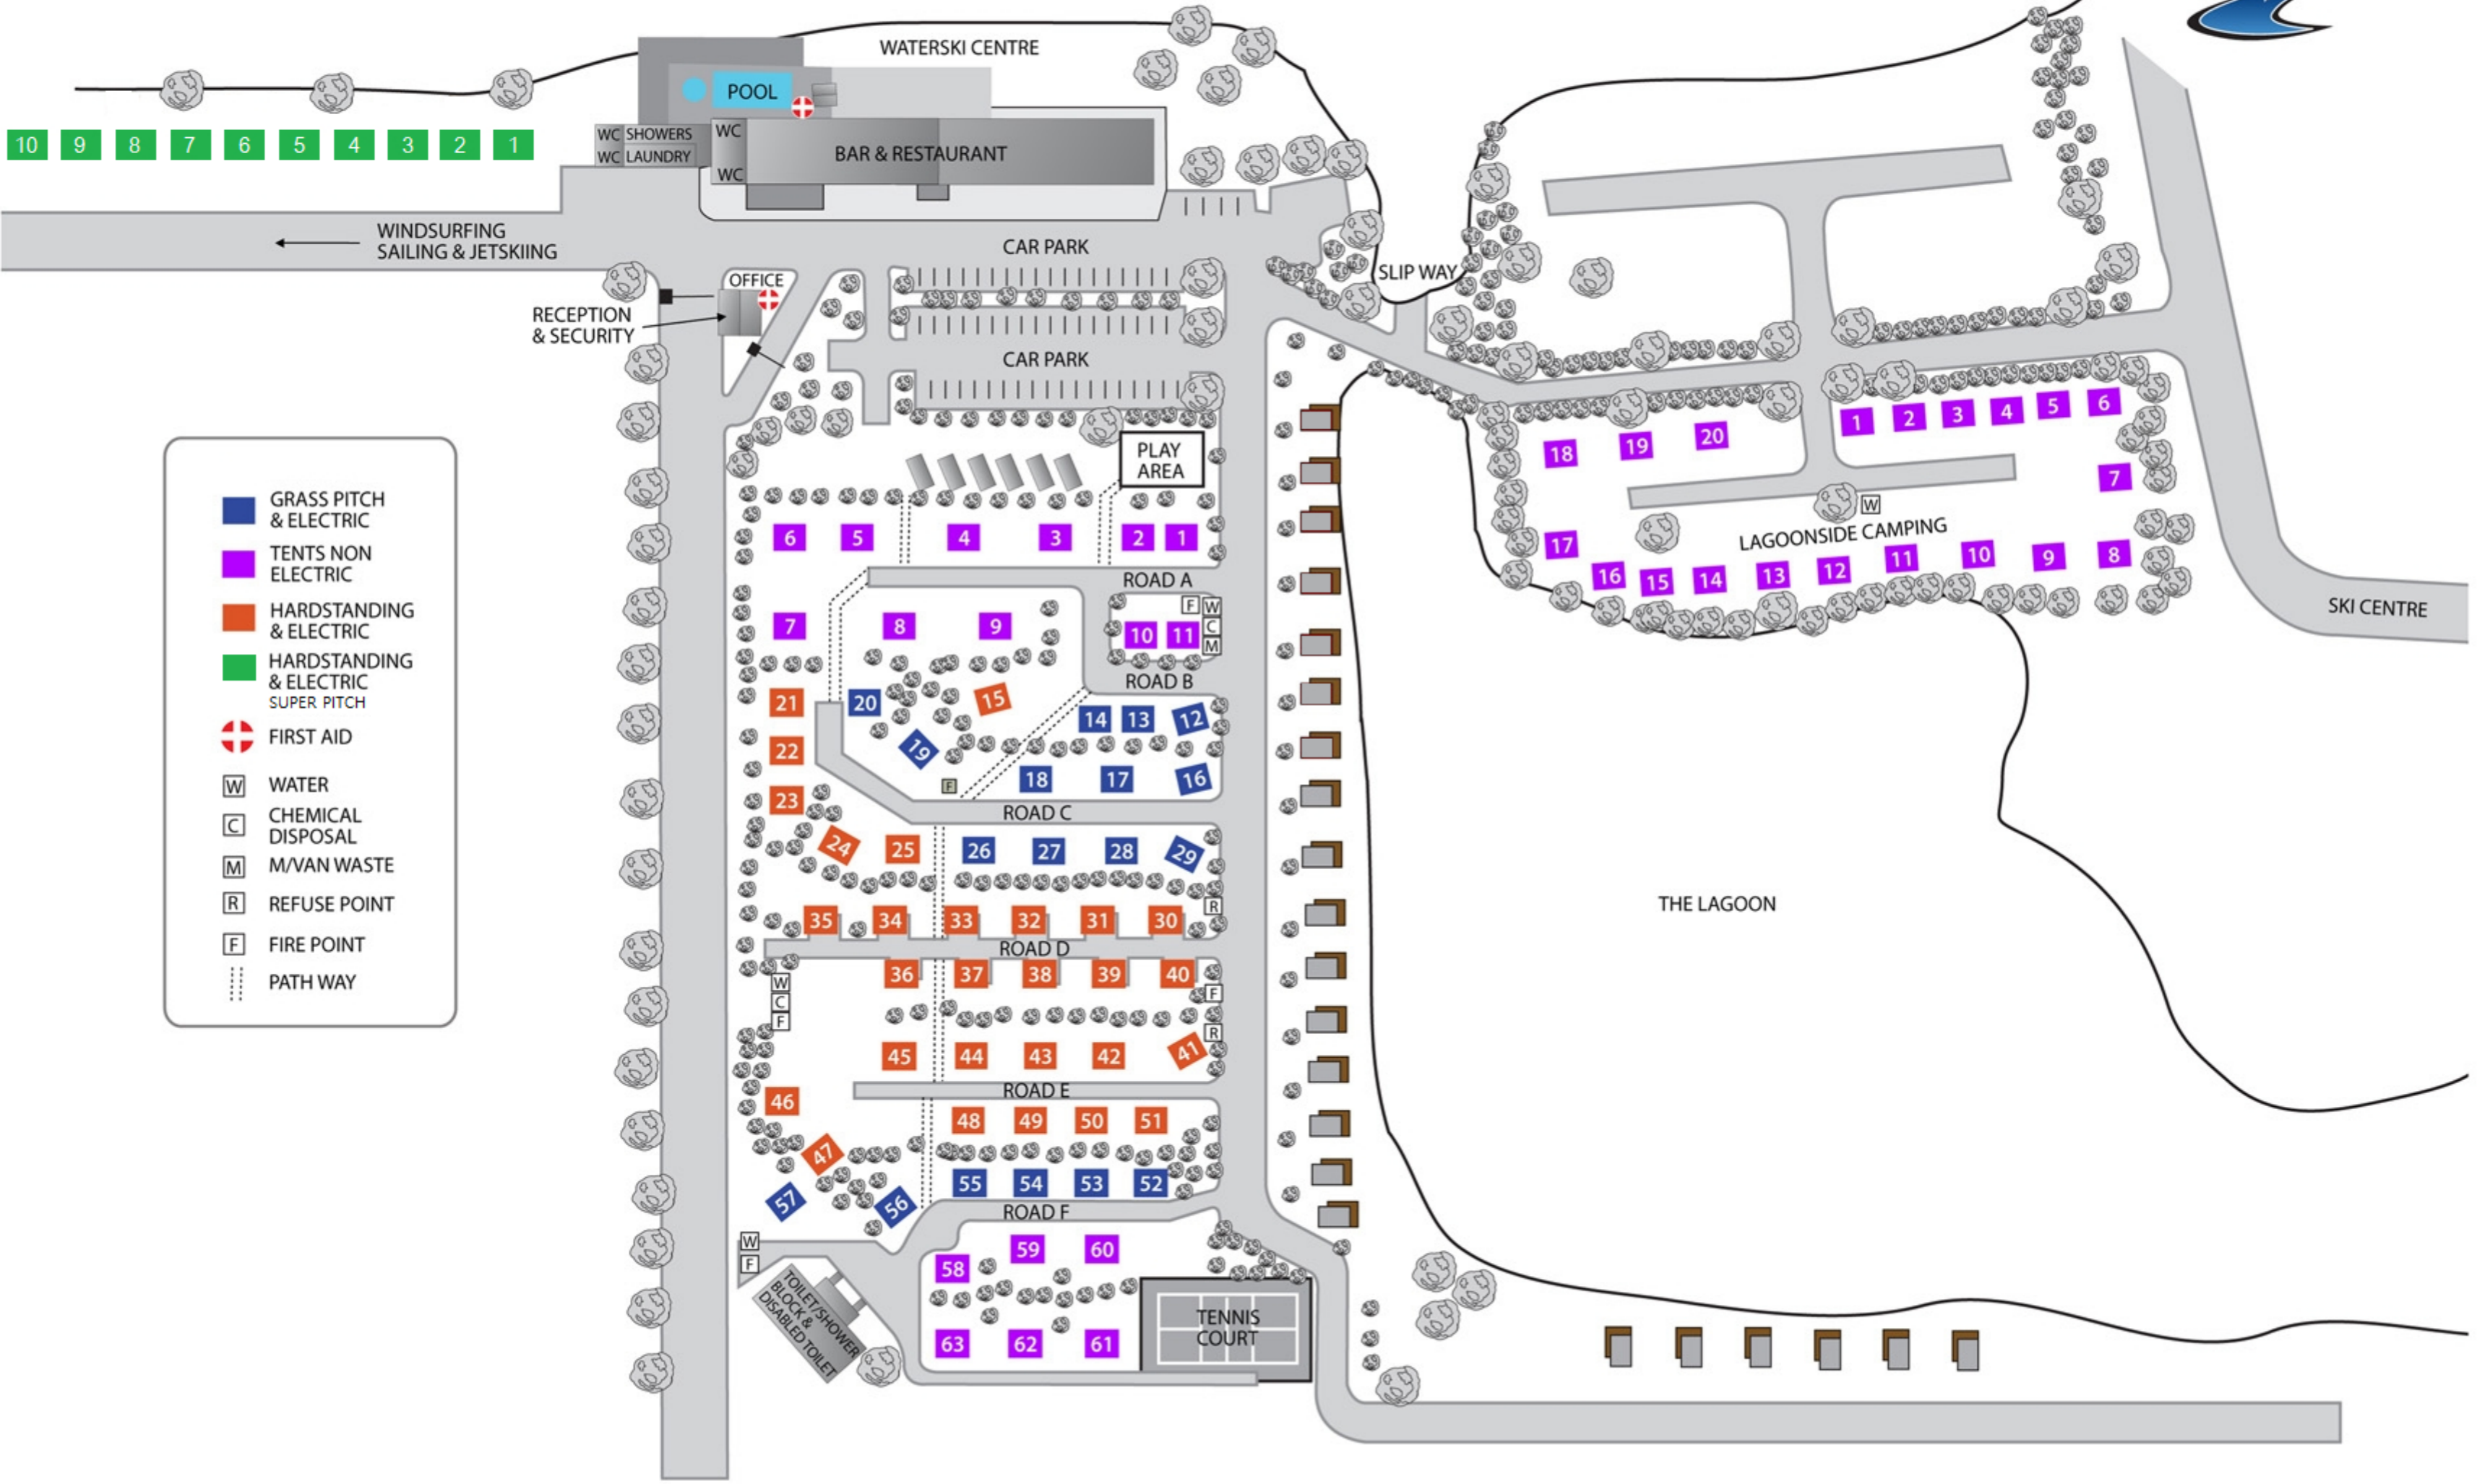

CAMPING & CARAVANNING SITE MAP

- GRASS PITCH & ELECTRIC
- TENTS NON ELECTRIC
- HARDSTANDING & ELECTRIC
- HARDSTANDING & ELECTRIC SUPER PITCH
- + FIRST AID
- W WATER
- C CHEMICAL DISPOSAL
- M M/VAN WASTE
- R REFUSE POINT
- F FIRE POINT
- PATH WAY

10 9 8 7 6 5 4 3 2 1

WINDSURFING
SAILING & JETSKIING

RECEPTION
& SECURITY

OFFICE

WATERSKI CENTRE

POOL

WC SHOWERS
WC LAUNDRY

WC

BAR & RESTAURANT

CAR PARK

CAR PARK

PLAY AREA

SLIP WAY

ROAD A

ROAD B

ROAD C

ROAD D

ROAD E

ROAD F

LAGOONSIDE CAMPING

THE LAGOON

SKI CENTRE

TOILET/SHOWER
BLOCK &
DISABLED TOILET

TENNIS COURT